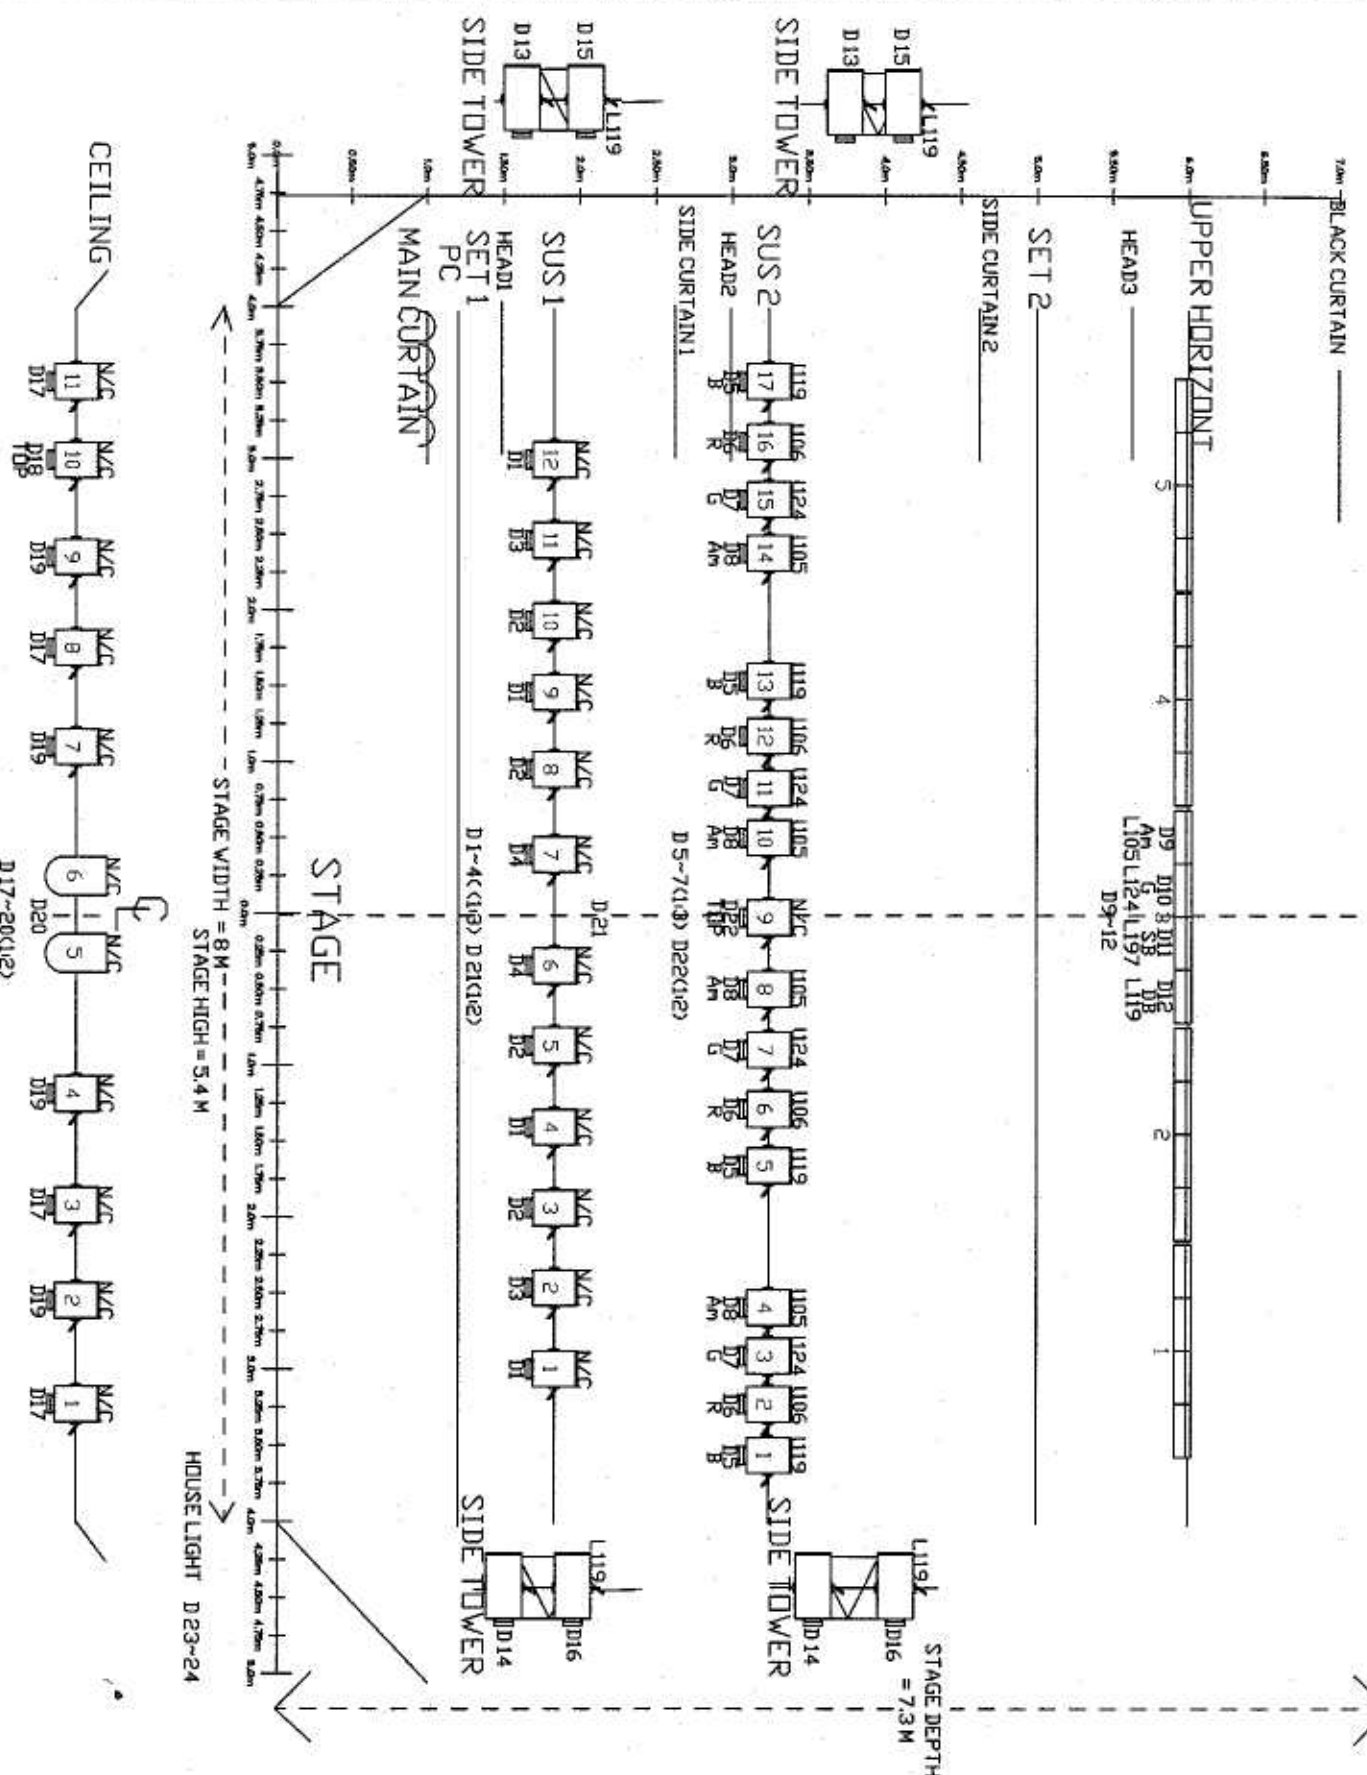

W-CYC

LEGEND

HOUSE LIGHT D23-24

SN - CIVIC CENTER

SCALE 50:1

JHK